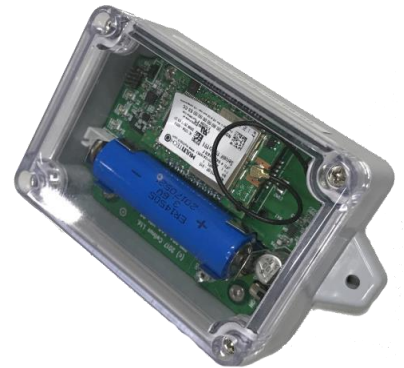

### LoRa Tag

Part No: ECM\_LRGPS\_01

LoRa Tag is a portable GPS tracker, which comes with 3-axis acceleration. The device can detect the movement to switch to active or sleep mode in order to save the power usage.

- Long range communication. Up to 16 km range in line-of-sight condition.
- Deep in-building penetration (2km)
- Low-Power Wide Area Network (LPWAN) RF module
- Able to connect different data
- Local status LEDs with transmission and online status indicators
- 2-way communication
- Battery can last for 1 year

## Specification:

Connectivity	
Technology	LoRaWAN 1.0.1 compliant
Antenna	SMA Male Type
Power	
Battery Power	3.6V
Mechanical	
LEDs	Power, connection and information
Enclosure	Metal
Dimensions	66.5mm x 90mm
Operating Temperature	-10°C to +70°C
Storage Temperature	-20°C to +85°C
Wireless	
Frequency	860-1020 MHz
Wireless Range	Up to 16km range Deep in-building penetration – 2km
Security	AES-128
Data rates	293bps – 20 Kbps + FSK up to 300Kbps
GPS	Accuracy: GPS 2.5m Cold start: 29s Tracking: -161 dBm Sensitivity: -148 dBm